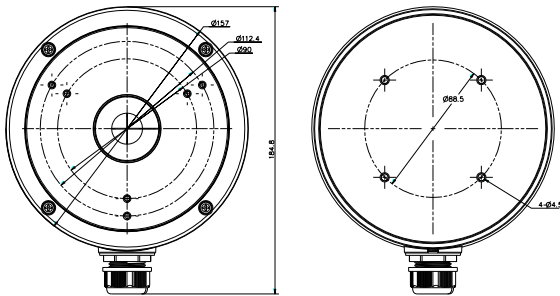

## DS-1280ZJ-M

Junction Box for  
Dome Camera

### Dimension:

### Parameter:

Model	DS-1280ZJ-M
Parameters	Junction Box for Dome Camera
Appearance	Hikvision White
Material	Aluminum Alloy
Dimension	Φ 157×185×51.5mm
Weight	621g